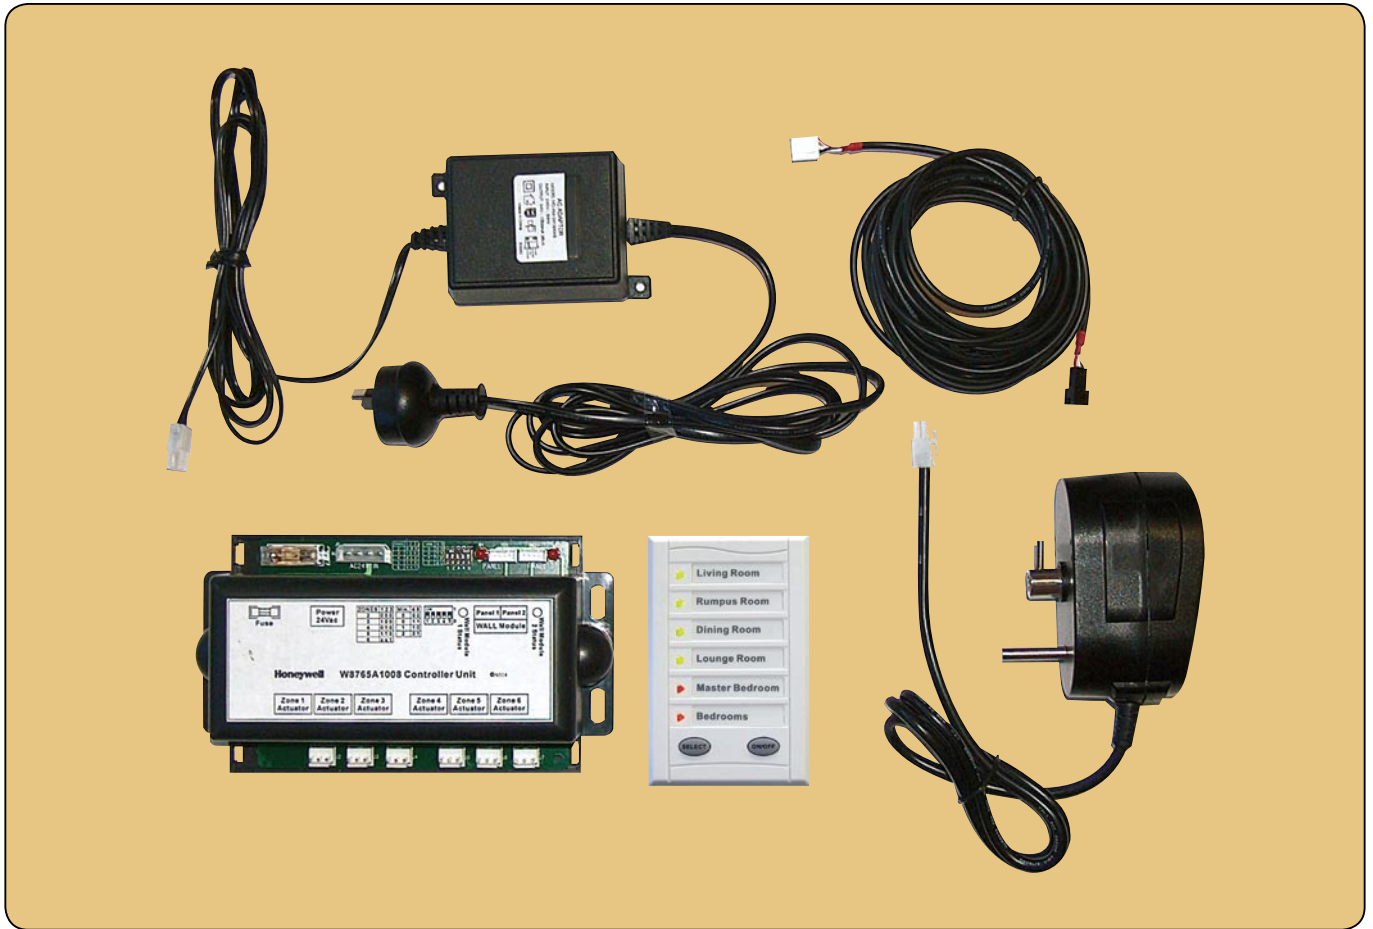

## HONEYWELL CONTROL ZONE SYSTEM

The Control Zone provides a complete manual zoning control system to assist with the efficient operation of heating and / or cooling systems.

PRODUCT CODE	DESCRIPTION	PRICE
521W8765A1008	Controller Board and Power Supply	
521R8765A1005	Wall Module and Cable	
521Q8765A1006	Zone Cable - 2 metres	
521Q8765A1014	Zone Cable - 5 metres	
521Q8765A1022	Zone Cable - 10 metres	
521Q8765E1007	Zone Extension Cable - 5 metres	
521DA0211C	24 Vac Bi-Directional Zone Motor - Plug In	