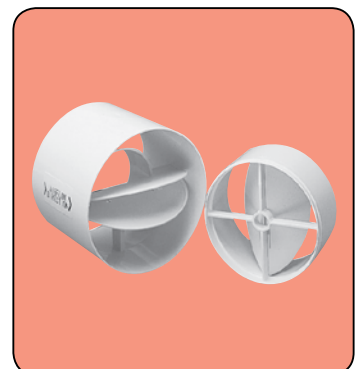

Backdraught Shutters

All prices **DO NOT** include GST.

www.westaflex.com.au