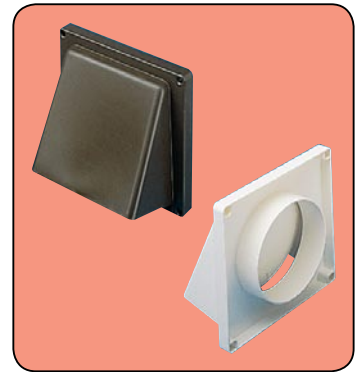

### » WEATHERPROOF COWLS

Our range of weatherproof cowls are manufactured from a flame retarded high impact ABS plastic. Designed for wall installation complete with a backdraft shutter. Available in either brown or white and come in three popular sizes. Easily fastened to the wall via four screw holes located behind the removable contoured face.

CODE	SIZE	COLOUR	PRICE
SECD0019	100mm (4")	BROWN	
SECD0018	100mm (4")	WHITE	
SECD1030	125mm (5")	WHITE	
SECD1031	150mm (6")	WHITE	

### » 'ECO' ROUND DIFFUSER

The range of 'ECO' round diffusers are manufactured from a flame retarded high impact ABS plastic. Designed for ceiling installation complete with an adjustable centre. Available in four popular sizes from 100mm to 200mm. Also available with spigot extender (order separately) to fasten to the roof via a screw down flange.