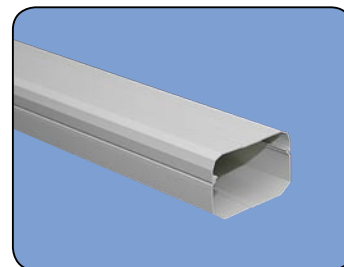

REFRIGERATION

MYDUCT - POLY TRUNKING

UPVC Cable Ducting

Available in two sizes:
80mm x 66mm x 2mtrs, &
110mm x 66mm x 2mtrs

Code: 773MCD80

Code: 773MCD110

ASA 90 Degree Bend

Designed with the optimum radius and space to allow copper pipe to be bent without kinking

Available in two sizes: 80mm & 110mm

Code: 773MB80

Code: 773MB110

ASA 90 Degree Elbow

Carries piping and cabling inside corners & around outside corners.

Available in two sizes: 80mm & 110mm

Code: 773ME80

Code: 773ME110

Blow Moulded Flexible Joint

Designed for easy bending over and around difficult applications.

Available in two sizes: 80mm & 110mm

Code: 773MFJ80

Code: 773MFJ110

ASA Joiner

A functional fitting that allows you to join cable duct where required.

ASA Ceiling Cap

To cover penetrations through ceilings, eaves and walls.

Available in two sizes: 80mm & 110mm

Code: 773MCC80

Code: 773MCC110

ASA Wall Cap

To cover wall penetrations.

Available in two sizes: 80mm & 110mm