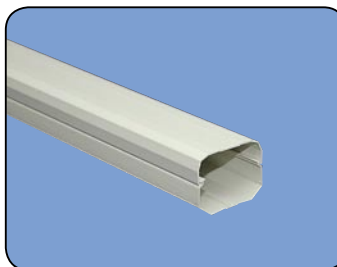

REFRIGERATION

MYDUCT - POLY TRUNKING

UPVC Cable Ducting

Available in two sizes:
80mm x 66mm x 2mtrs, &
110mm x 66mm x 2mtrs

Code: 773MCD80

Code: 773MCD110

ASA 90 Degree Bend

Designed with the optimum radius and space to allow copper pipe to be bent without kinking

Available in two sizes: 80mm & 110mm

Code: 773MB80

Code: 773MB110

ASA 90 Degree Elbow

Carries piping and cabling inside corners & around outside corners.

Available in two sizes: 80mm & 110mm

Code: 773ME80

Code: 773ME110

Blow Moulded Flexible Joint

Designed for easy bending over and around difficult applications.

Available in two sizes: 80mm & 110mm

Code: 773MFJ80

Code: 773MFJ110

ASA Joiner

A functional fitting that allows you to join cable duct where required.

ASA Ceiling Cap

To cover penetrations through ceilings, eaves and walls.

Available in two sizes: 80mm & 110mm

Code: 773MCC80

Code: 773MCC110

ASA Wall Cap

To cover wall penetrations.

Available in two sizes: 80mm & 110mm